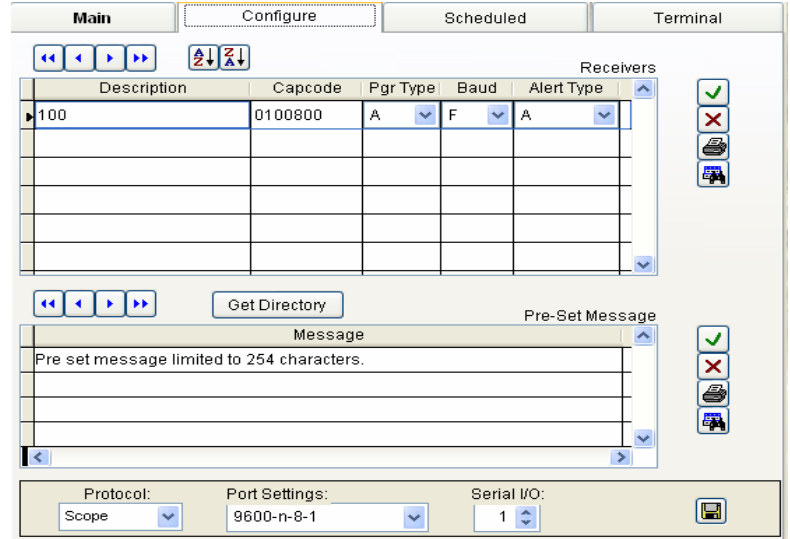

## Single User PC Paging Software

- ▶ Schedule Page for Today or Later

- ▶ Sort Pager in Ascending or Descending Order
- ▶ Add, Remove and Edit Pre-Set Messages
- ▶ Print Pager database and Pre-set Message Database

- ▶ Locate, Delete or Recall Deleted Message
- ▶ Edit Scheduled Messages
- ▶ Select and Page Now

- ▶ Select Protocol
- ▶ Select Serial Port