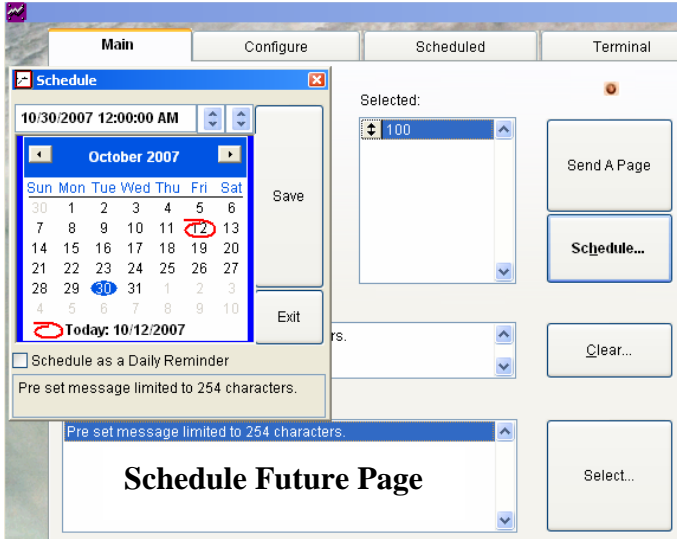

## Single User PC Paging Software

- ▶ Schedule Page for Today or Later

- ▶ Sort Pager in Ascending or Descending Order
- ▶ Add, Remove and Edit Pre-Set Messages
- ▶ Print Pager database and Pre-set Message Database