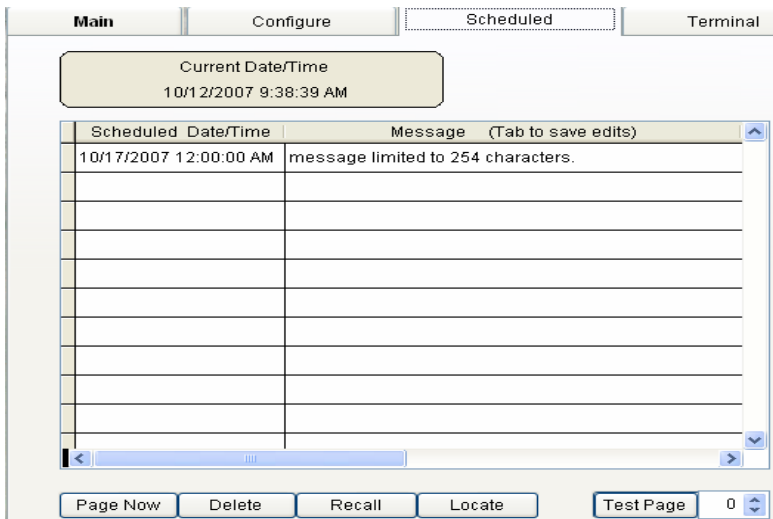

## Single User PC Paging Software

- ▶ Schedule Page for Today or Later

- ▶ Sort Pager in Ascending or Descending Order
- ▶ Add, Remove and Edit Pre-Set Messages
- ▶ Print Pager database and Pre-set Message Database

- ▶ Locate, Delete or Recall Deleted Message
- ▶ Edit Scheduled Messages
- ▶ Select and Page Now

- ▶ Select Protocol
- ▶ Select Serial Port