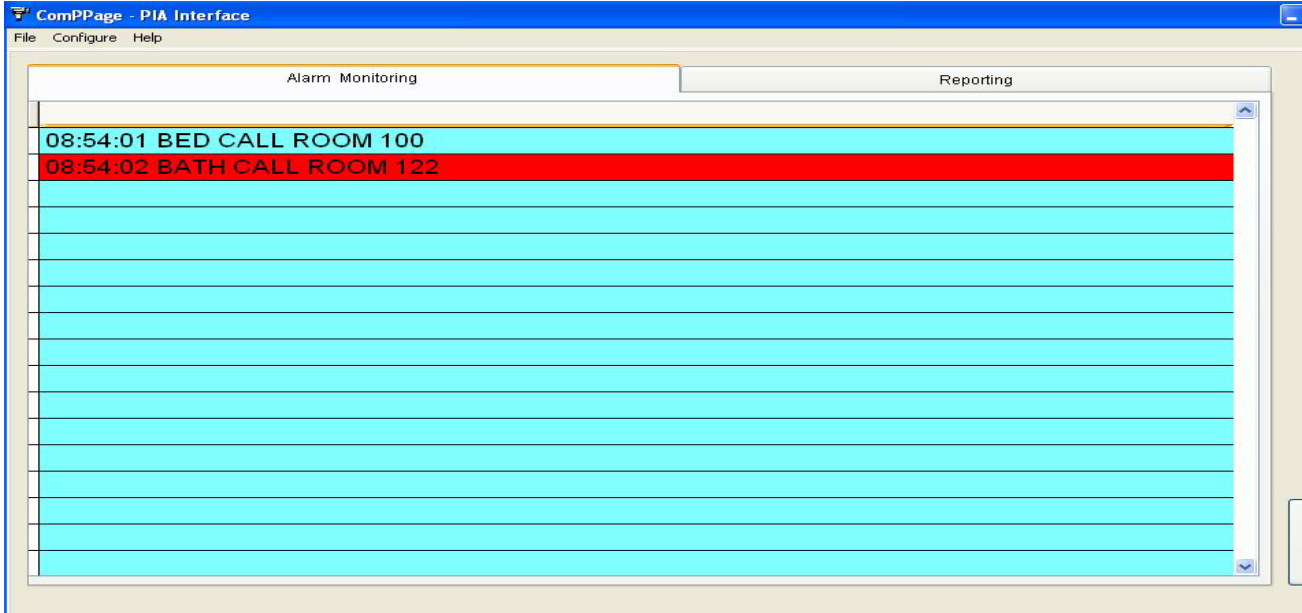

Remote Monitoring & Report Generating Software for Paging Interface Adapter

- Real Time Monitoring of calls
- Enter key word for highlighting
- Exiting program password protected
- Calls removed from screen when reset

- Create reports by Room, Date, Key Word, or Type of Call
- Customize Header for reports
- Print with or without response time
- Print reports to Local or Remote computer
- Report shows Elapse and Average time

Paging Interface Adapter Controller

Controller CPU

- Fan-less Design
- 10.1 Inch Compact Size
- Intel® Atom Processor N270
- Intel® 945GSE + ICH7-M
- DDR2 400/533 SO-DIMM 1GB
- 1 9 Pin Communications Ports and 1 - Digital I/Os,
- 1 x 2.5" 160GB SATA HDD
- 4 USB Ports, 1xDVI-1
- 1 Gb Ethernet
- 10.3 x 7.87 x 2.91 Inches
- Small Foot Print Keyboard w/Touch Pad [11 x 7 Inches]
- Desktop Stand