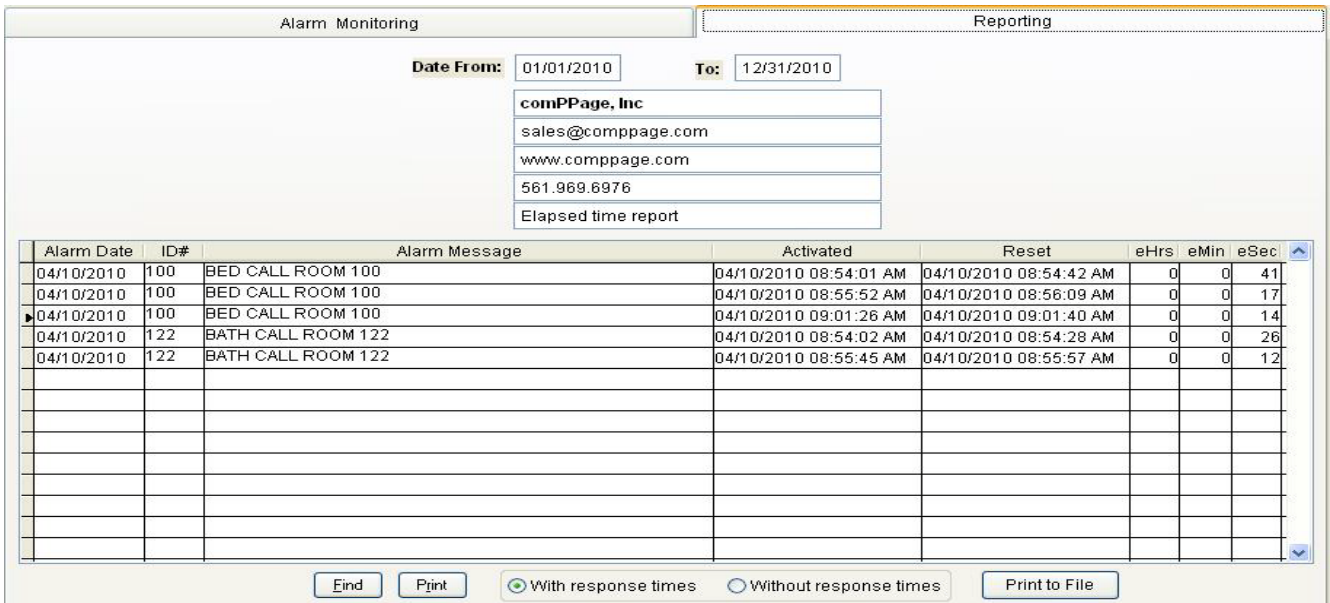

Remote Monitoring & Report Generating Software for Paging Interface Adapter

- Real Time Monitoring of calls
- Enter key word for highlighting
- Exiting program password protected
- Calls removed from screen when reset

- Create reports by Room, Date, Key Word, or Type of Call
- Customize Header for reports
- Print with or without response time
- Print reports to Local or Remote computer
- Report shows Elapse and Average time

Paging Interface Adapter Controller

Controller CPU

- Fan-less Design
- 10.1 Inch Compact Size
- Intel® Atom Processor N270
- Intel® 945GSE + ICH7-M
- DDR2 400/533 SO-DIMM 1GB
- 1 9 Pin Communications Ports and 1 - Digital I/Os,
- 1 x 2.5" 160GB SATA HDD
- 4 USB Ports, 1xDVI-1
- 1 Gb Ethernet
- 10.3 x 7.87 x 2.91 Inches
- Small Foot Print Keyboard w/Touch Pad [11 x 7 Inches]
- Desktop Stand